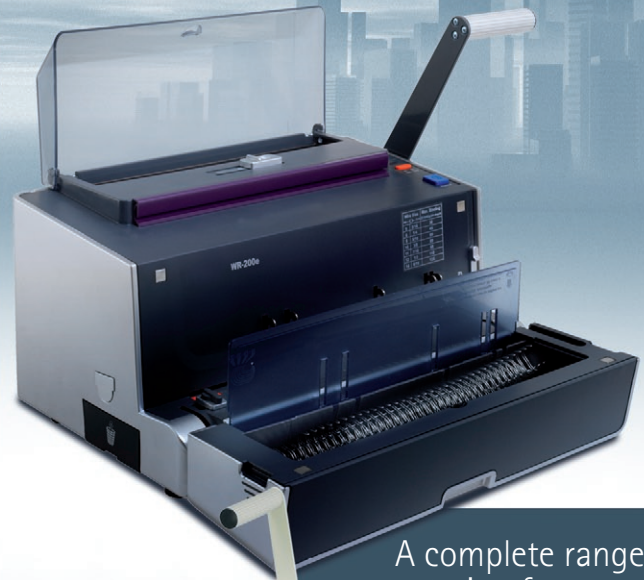

Introducing
the new BindHub
Series binders

A complete range
catering for any
binding requirement

Distributed by Jasco PTY LTD www.jasco.com.au

BindHub

Comb

Comb Binders

Feature packed comb binders with an impressive binding capacity. Disengaging pins for use with either 20 or 21 ring combs. Adjustments can be made to both the margin guide and depth. Can be used to simultaneously punch and bind. CB200e includes a storage compartment.

BindHub

3:1 Wire

Wire Binders

For use with standard 3:1 pitch wire, these units feature a micro adjuster and magnetic wire closer which ensure quick and easy binding. Disengaging pins allow for punching of various paper formats. Can be used to simultaneously punch and bind. WR200e includes a storage compartment.

Coil

Coil Binder

A 4:1 pitch coil binder with foot pedal for easy operation. Adjustments can be made to both the margin guide and depth. Includes a storage compartment for consumables.

Unit folds together for easy storage