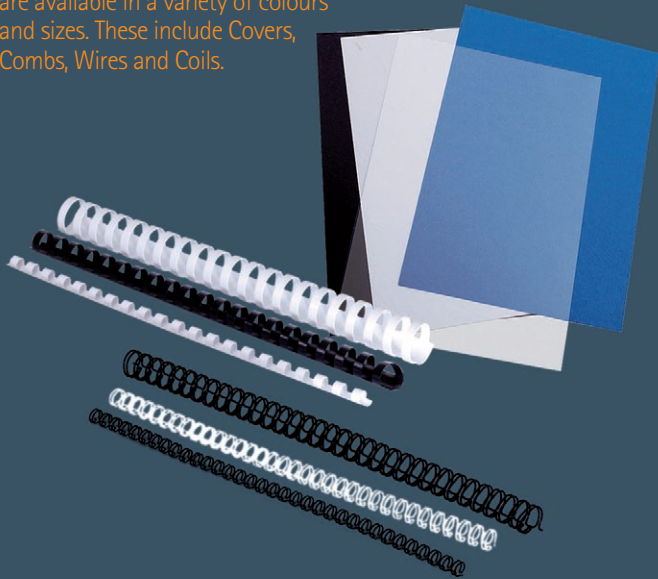

Binding

Consumables

A range of quality binding consumables are available in a variety of colours and sizes. These include Covers, Combs, Wires and Coils.

Products available from:

Binding Machines

and Consumables

Introducing
the new BindHub
Series binders

A complete range
catering for any
binding requirement

Distributed by Jasco PTY LTD www.jasco.com.au

BindHub

Comb

Comb Binders

Feature packed comb binders with an impressive binding capacity. Disengaging pins for use with either 20 or 21 ring combs. Adjustments can be made to both the margin guide and depth. Can be used to simultaneously punch and bind. CB200e includes a storage compartment.

BindHub

3:1 Wire

Wire Binders

For use with standard 3:1 pitch wire, these units feature a micro adjuster and magnetic wire closer which ensure quick and easy binding. Disengaging pins allow for punching of various paper formats. Can be used to simultaneously punch and bind. WR200e includes a storage compartment.

Jastek

3:1 & 2:1 Pitch Wire

Dual Pitch Wire Binders

Unique wire binders capable of both 3:1 & 2:1 pitch operation. Equipped with a micro adjustor for easy closing of wires. Includes an adjustable margin guide. Can be used to simultaneously punch and bind.